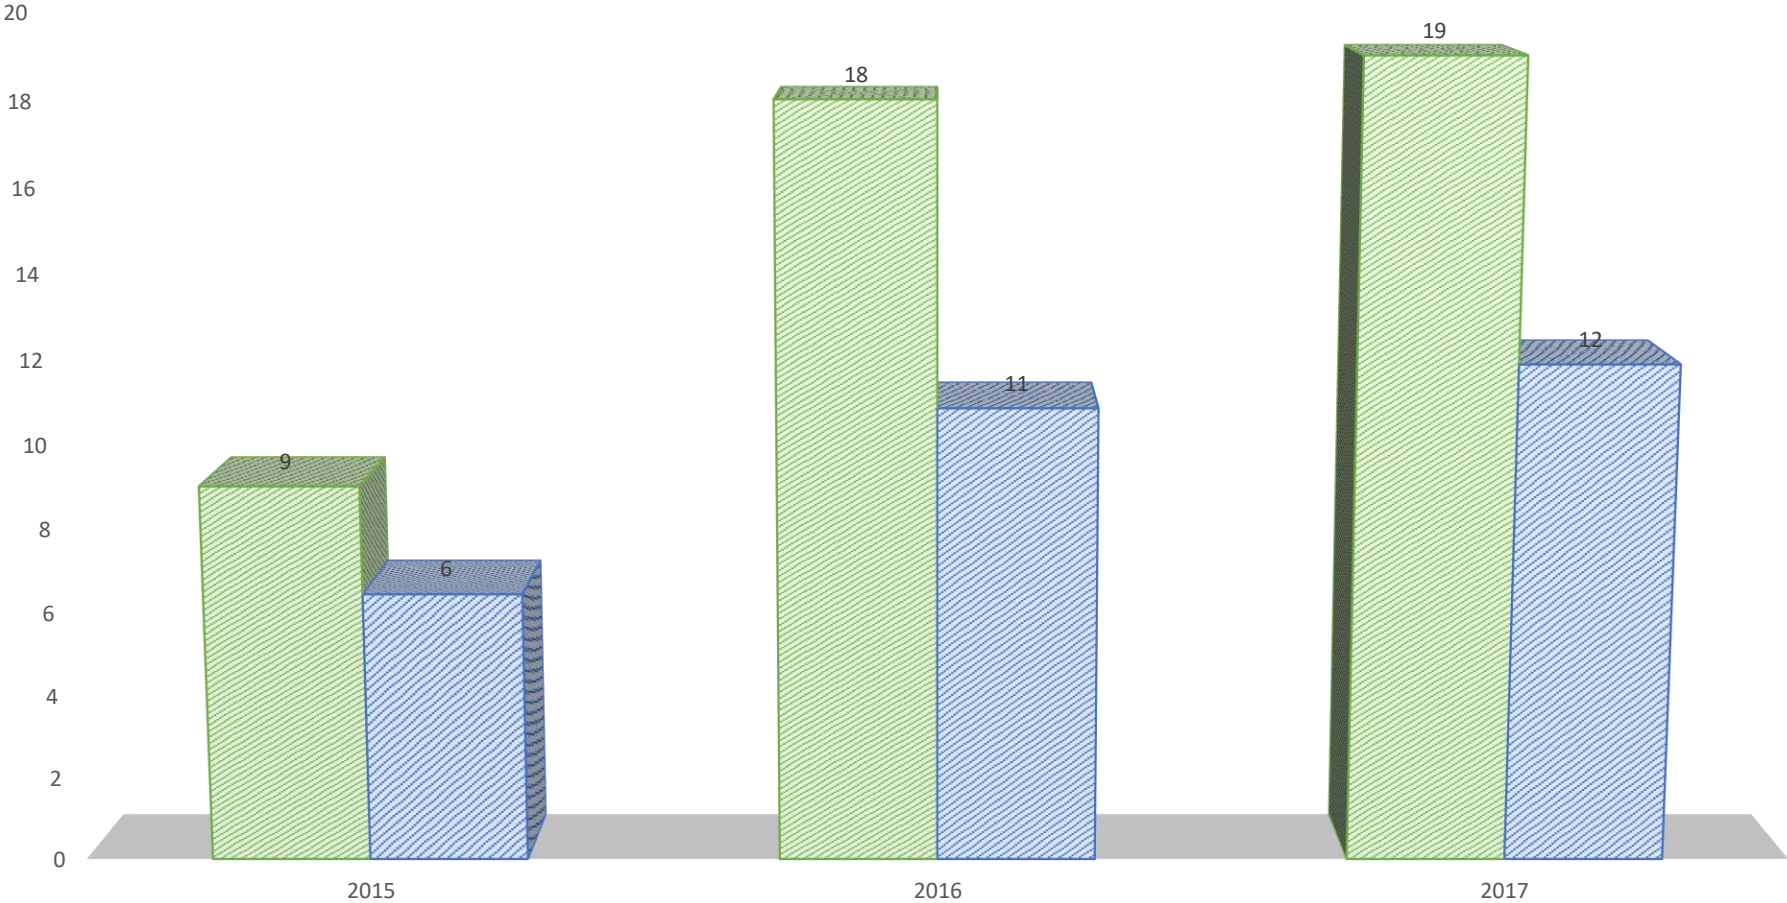

Hazelwood Integrated College

Year 12

Destinations

2020 - 2022

Year 12 Career Destinations

Year 12 Career Destinations

RETURNING TO HAZELWOOD

	2015	2016	2017
Numbers	80	79	95
Percentage	57	48	59

Year 12 Career Destinations

BELFAST MET

	2015	2016	2017
Numbers	29	35	24
Percentage	21	21	15

Year 12 Career Destinations

Year 12 Career Destinations

TRAINING ORGANISATIONS

	2015	2016	2017
Numbers	7	10	5
Percentage	5	6	3

Year 12 Career Destinations

EMPLOYMENT

	2015	2016	2017
Numbers	9	18	19
Percentage	6	11	12

Year 12 Career Destinations

ANOTHER SCHOOL

	2015	2016	2017
Numbers	6	11	6
Percentage	4	7	4

Year 12 Career Destinations