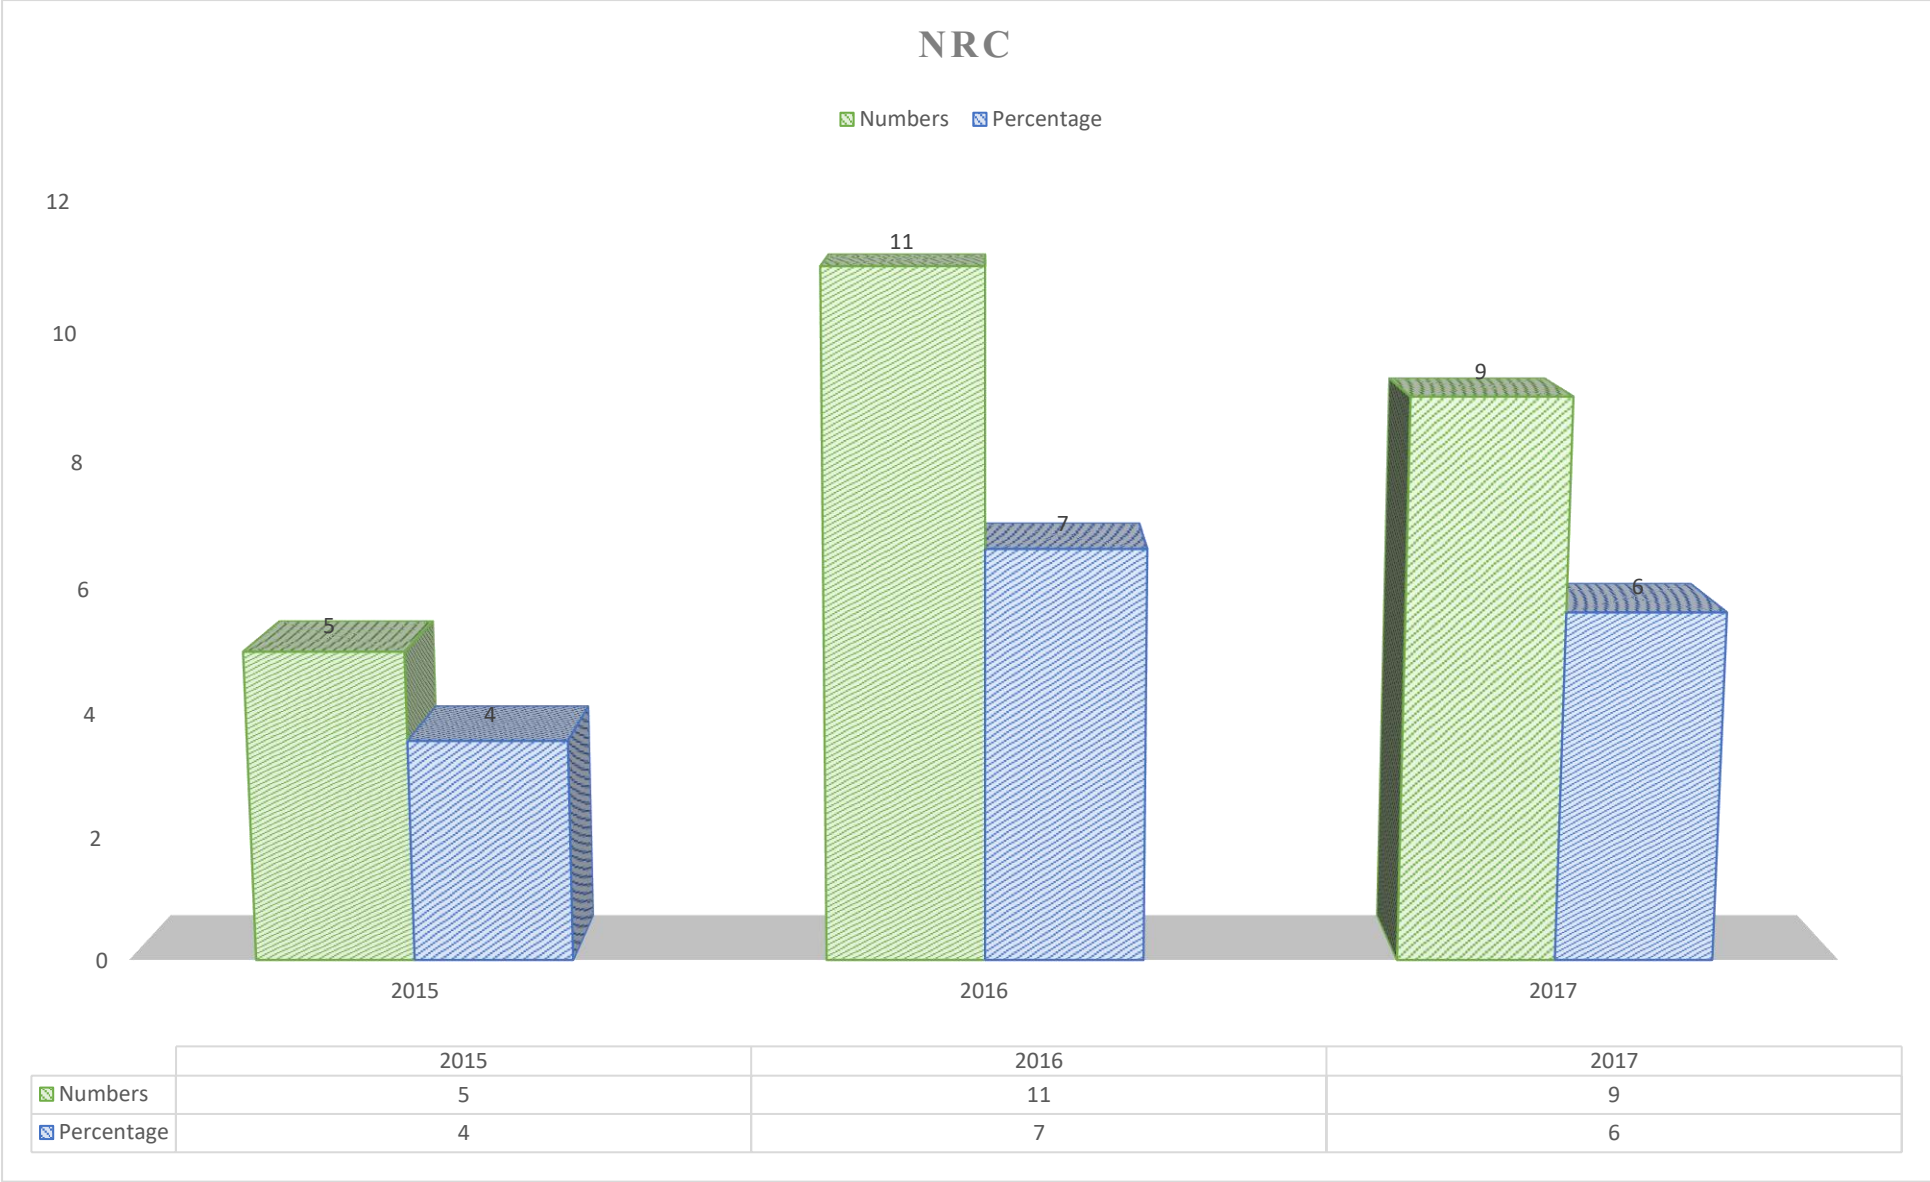

Hazelwood Integrated College

Year 12

Destinations

2020 - 2022

Year 12 Career Destinations

Year 12 Career Destinations

RETURNING TO HAZELWOOD

	2015	2016	2017
Numbers	80	79	95
Percentage	57	48	59

Year 12 Career Destinations

BELFAST MET

	2015	2016	2017
Numbers	29	35	24
Percentage	21	21	15

Year 12 Career Destinations

Year 12 Career Destinations

TRAINING ORGANISATIONS

	2015	2016	2017
Numbers	7	10	5
Percentage	5	6	3