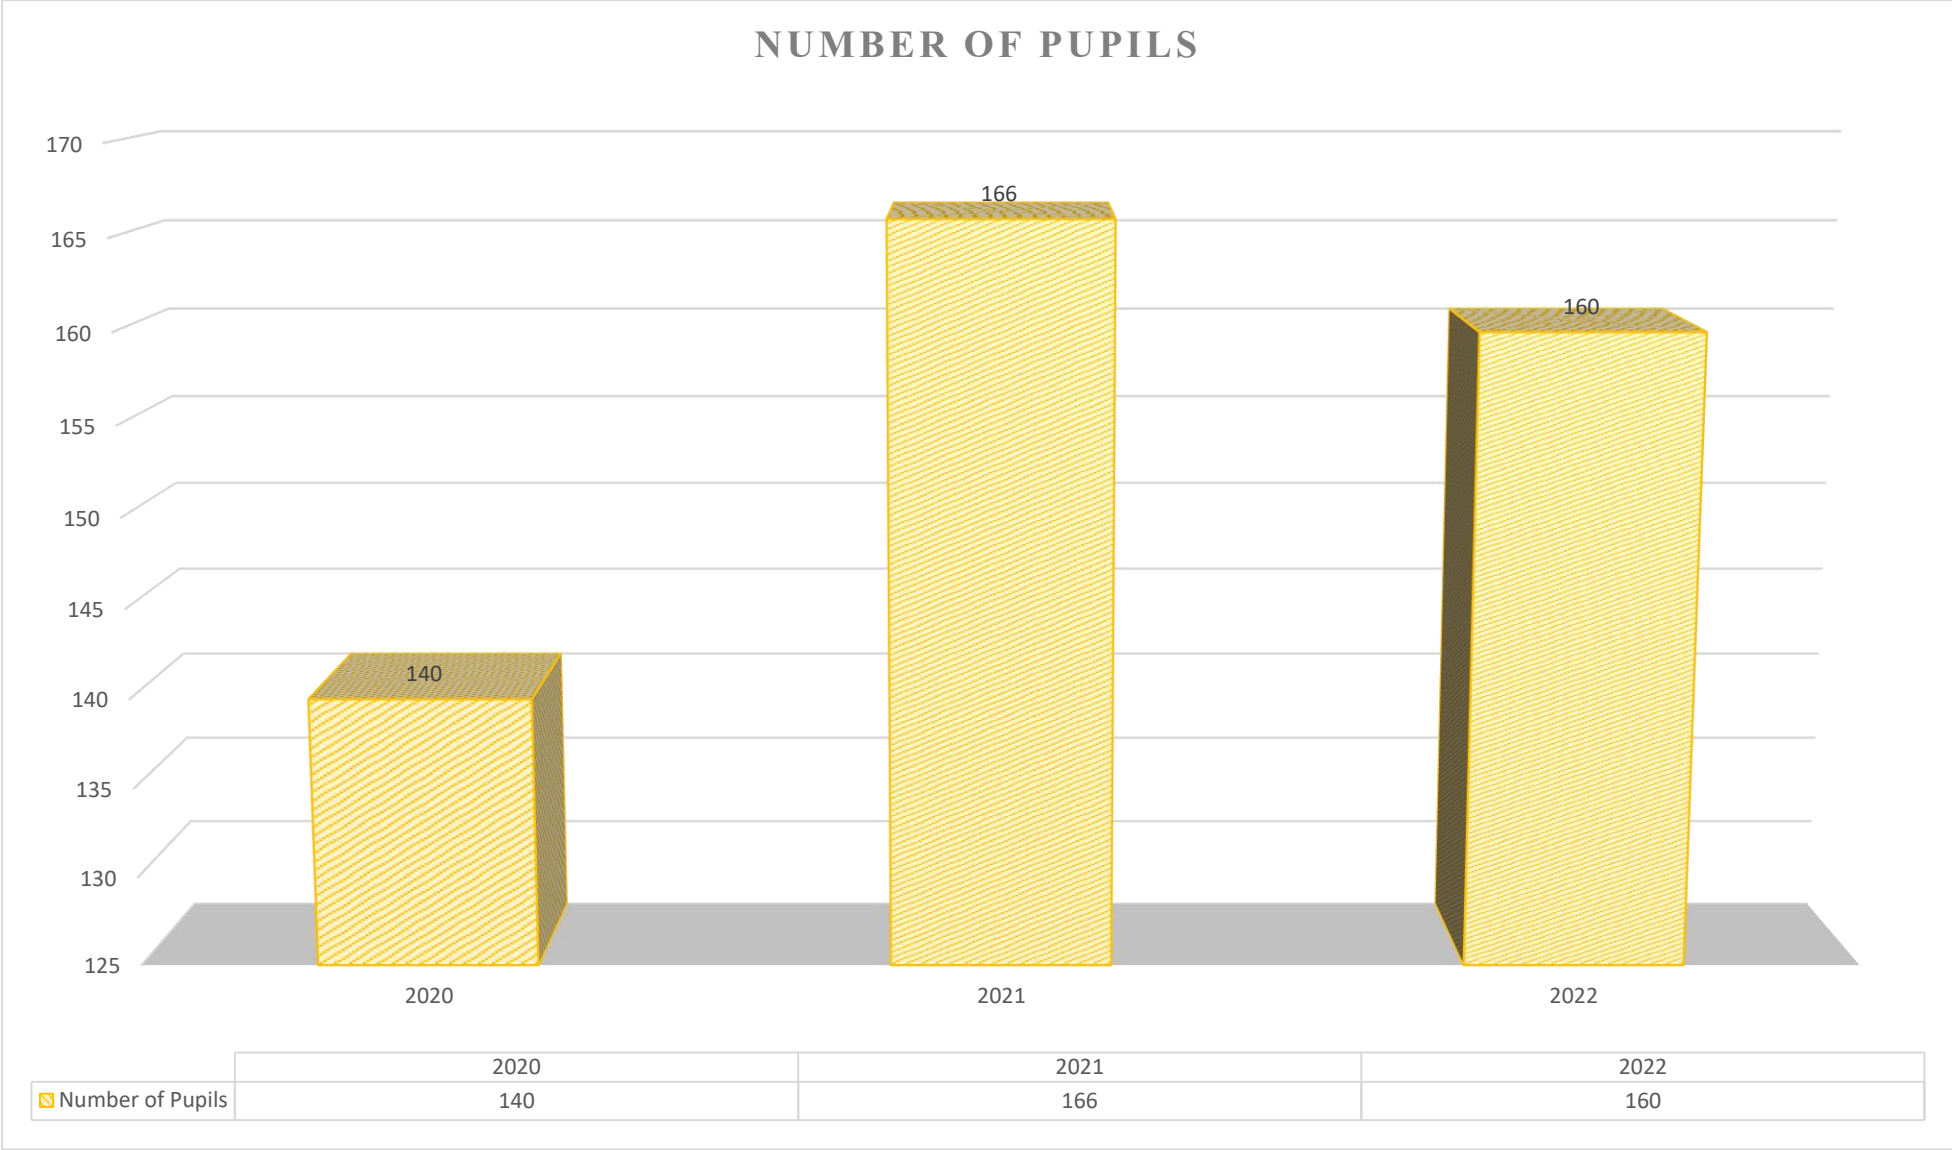

Hazelwood Integrated College

Year 12

Destinations

2020 - 2022

Year 12 Career Destinations

Year 12 Career Destinations

RETURNING TO HAZELWOOD

	2015	2016	2017
Numbers	80	79	95
Percentage	57	48	59

Year 12 Career Destinations

BELFAST MET

	2015	2016	2017
Numbers	29	35	24
Percentage	21	21	15

Year 12 Career Destinations

Year 12 Career Destinations

TRAINING ORGANISATIONS

	2015	2016	2017
Numbers	7	10	5
Percentage	5	6	3