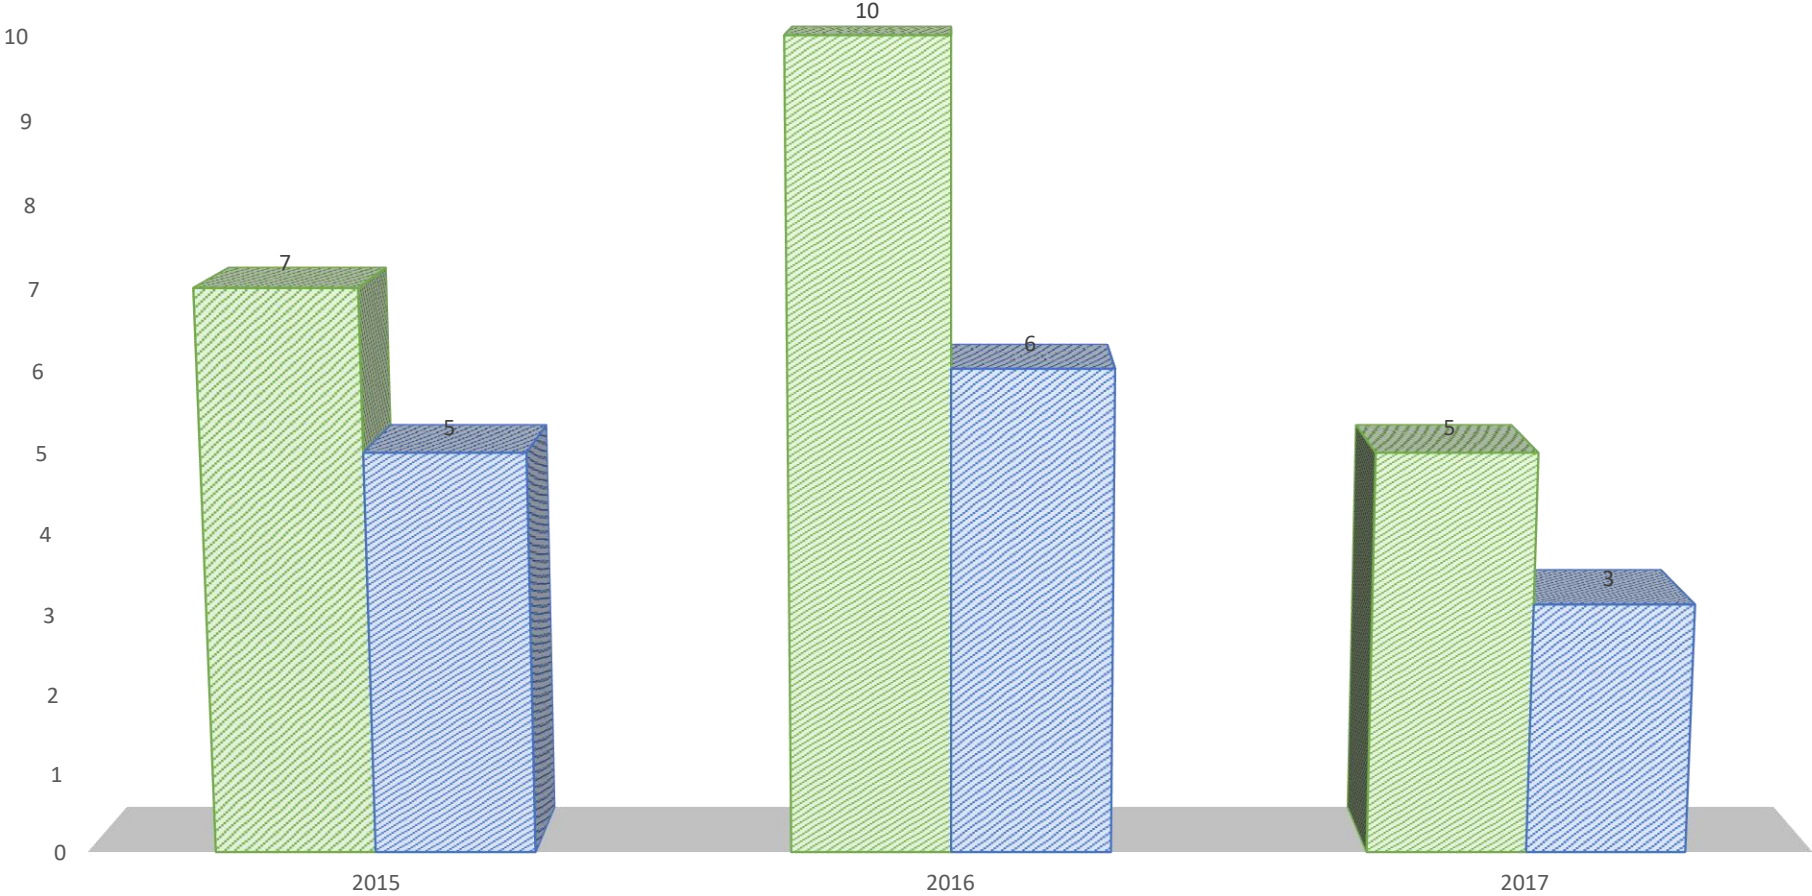

Hazelwood Integrated College

Year 12

Destinations

2020 - 2022

Year 12 Career Destinations

Year 12 Career Destinations

RETURNING TO HAZELWOOD

	2015	2016	2017
Numbers	80	79	95
Percentage	57	48	59

Year 12 Career Destinations

BELFAST MET

	2015	2016	2017
Numbers	29	35	24
Percentage	21	21	15

Year 12 Career Destinations

Year 12 Career Destinations

TRAINING ORGANISATIONS

	2015	2016	2017
Numbers	7	10	5
Percentage	5	6	3

Year 12 Career Destinations

EMPLOYMENT

	2015	2016	2017
Numbers	9	18	19
Percentage	6	11	12

Year 12 Career Destinations

ANOTHER SCHOOL

	2015	2016	2017
Numbers	6	11	6
Percentage	4	7	4

Year 12 Career Destinations