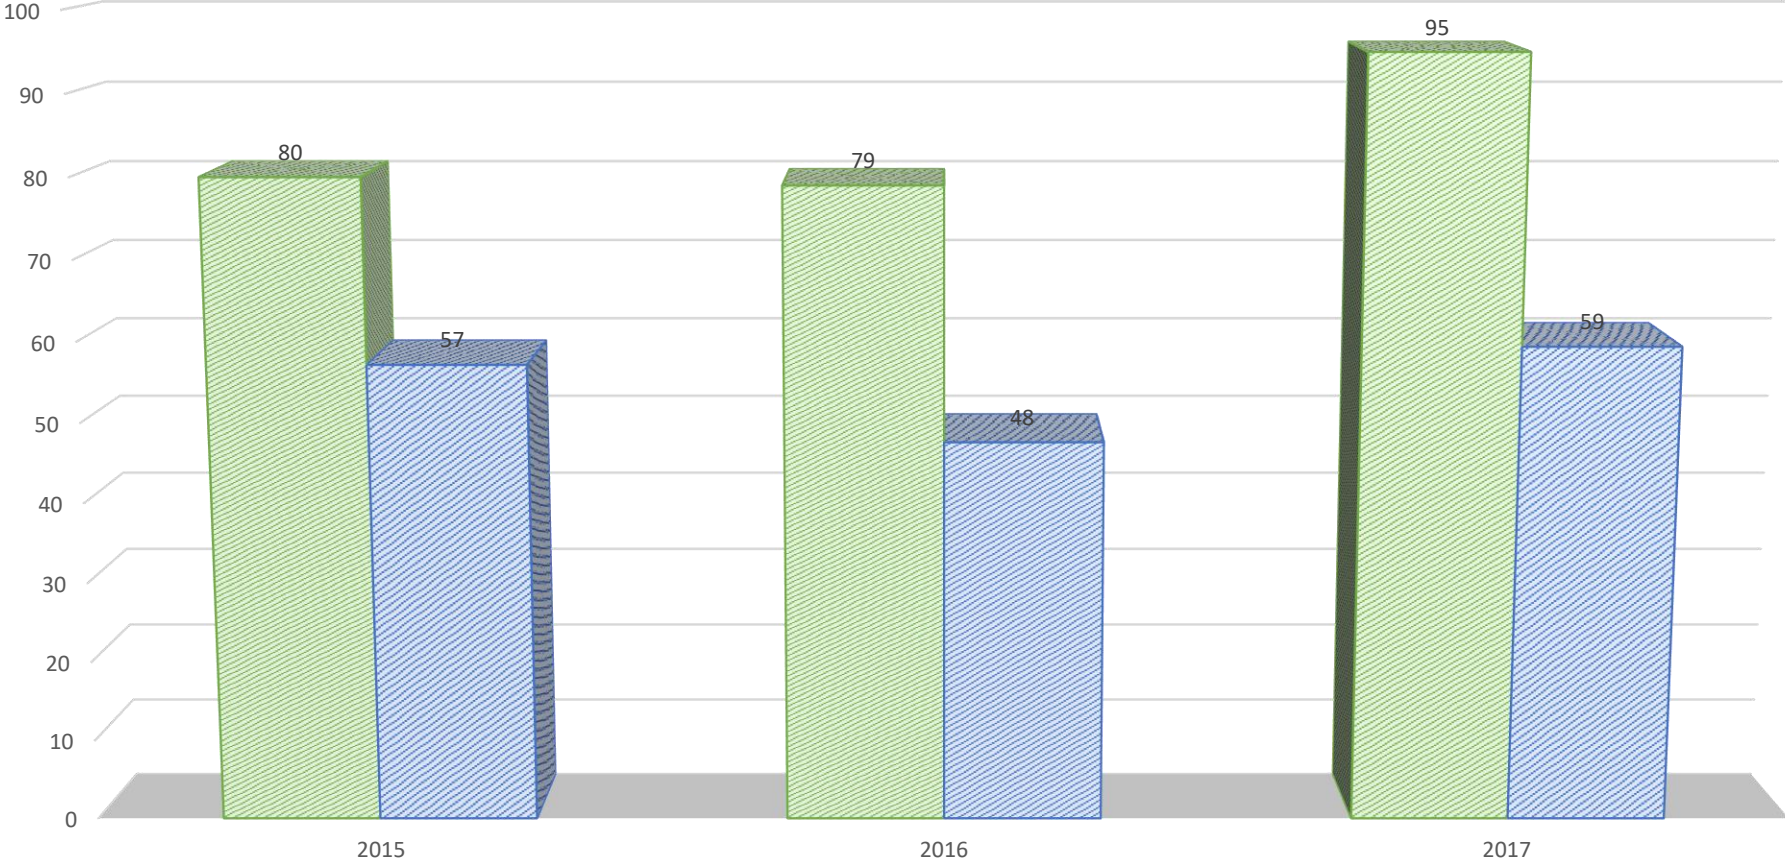

Hazelwood Integrated College

Year 12

Destinations

2020 - 2022

Year 12 Career Destinations

Year 12 Career Destinations

RETURNING TO HAZELWOOD

	2015	2016	2017
Numbers	80	79	95
Percentage	57	48	59

Year 12 Career Destinations

BELFAST MET

	2015	2016	2017
Numbers	29	35	24
Percentage	21	21	15

Year 12 Career Destinations

Year 12 Career Destinations

TRAINING ORGANISATIONS

	2015	2016	2017
Numbers	7	10	5
Percentage	5	6	3