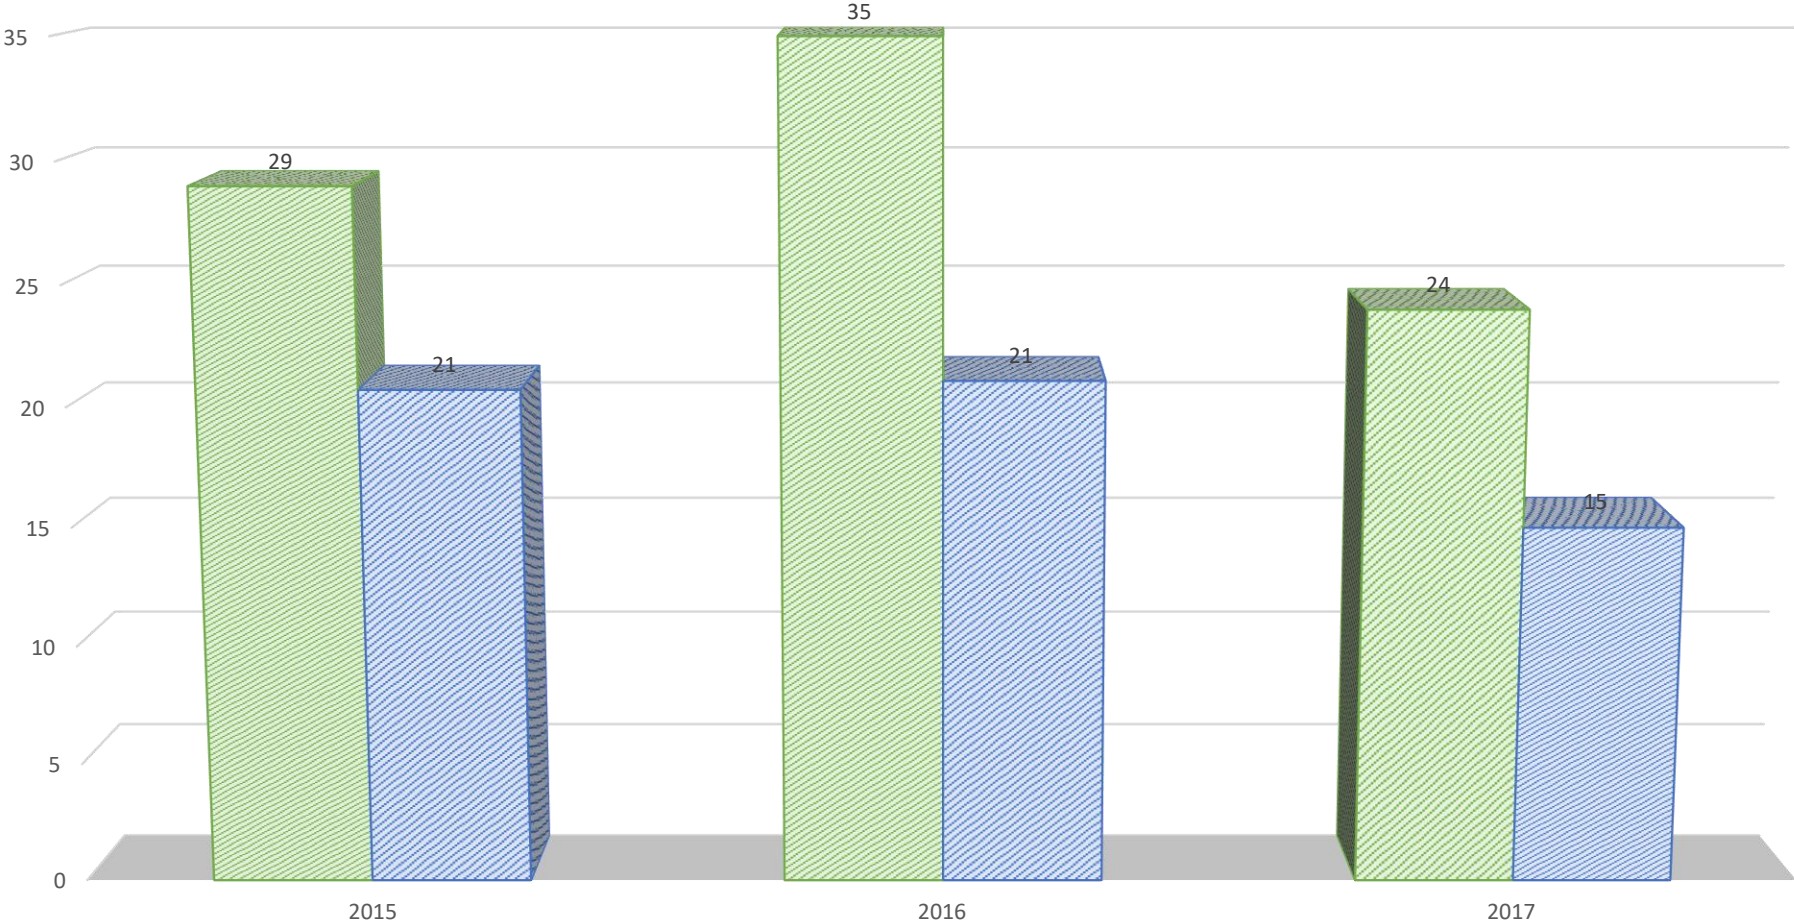

Hazelwood Integrated College

Year 12

Destinations

2020 - 2022

Year 12 Career Destinations

Year 12 Career Destinations

RETURNING TO HAZELWOOD

	2015	2016	2017
Numbers	80	79	95
Percentage	57	48	59

Year 12 Career Destinations

BELFAST MET

	2015	2016	2017
Numbers	29	35	24
Percentage	21	21	15

Year 12 Career Destinations

Year 12 Career Destinations

TRAINING ORGANISATIONS

	2015	2016	2017
Numbers	7	10	5
Percentage	5	6	3